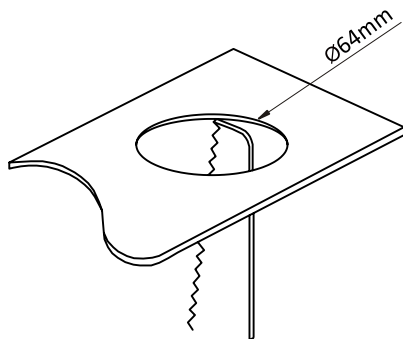

## Outline Drawing

CS-01 Series

\* The dimensional outline drawings are common in (CS-01WW3W, CS-01NW3W and CS-01WE3W)

Unit: mm

## Specifications

Parameter	Rating value
Power Consumption	3W
Input Voltage	DC 12V
Light Source	COB
Operating Temperature	-40 to +70°C
Beam Angle	180°
CRI	80-85
Weight	100g
Body / Finish Color	White

## Installation size