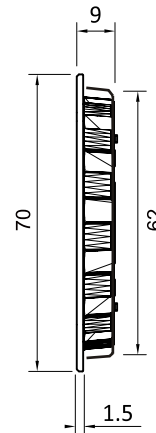

Features

- Aluminum casing with special extrusions design
- Energy saving
- Eco-friendly product
- Long life time
- Low power consumption
- High efficient heat release mechanism
- Low surface heat against hand touch
- No UV or IR damage light sensitive items

* The dimensional outline drawings are common in (CS-01WW3W, CS-01NW3W and CS-01WE3W)

Unit: mm

Specifications

Parameter	Rating value
Power Consumption	3W
Input Voltage	DC 12V
Light Source	COB
Operating Temperature	-40 to +70°C
Beam Angle	180°
CRI	80-85
Weight	100g
Body / Finish Color	White