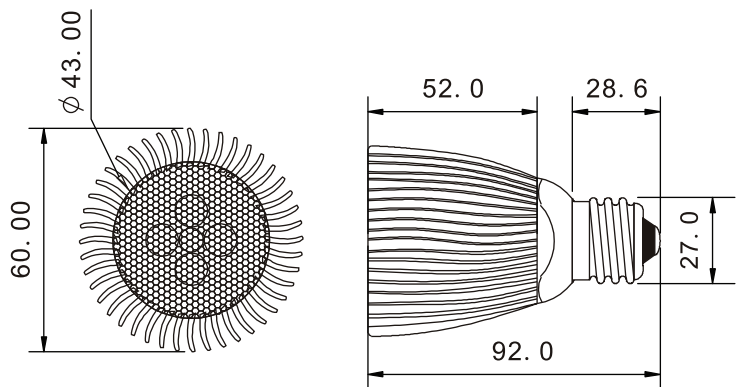

E27-5M Series

Ordering Informations

Model No.	Color	Size	Light Source	Luminous Intensity
E27-5MWW5W	Warm White (3,000-3,500K)	60.0 x 92.0mm	5x1W	450-500lm
E27-5MWE5W	Cool White (6,000-6,500K)	60.0 x 92.0mm	5x1W	480-550lm

Outline Drawing

E27-5M Series

Features

- Aluminum casing with special extrusions design
- Energy saving
- Eco-friendly product
- Long life time (up to 50,000hours)
- High luminance
- Low power consumption
- RoHS compliant
- Low surface heat against hand touch
- No UV or IR damage light sensitive items
- Highly efficient heat release mechanism

* The dimensional outline drawings are common in (E27-5MWW5W and E27-5MWE5W)

Unit: mm

Specifications

Parameter	Rating value	Unit
Size	60.0 x 92.0	mm
Power Consumption	5	W
Input Voltage	AC 85-260V, 50/60Hz	V
Light Source	5x1W power LED	
Operating Temperature	-40 to +70°C	°C
Beam Angle (Adjustable tilt)	60°	deg
Weight	140	g
CRI	85	
Body / Finish Color	Aluminum	
Life Time	50,000	hours

Warning:

- * Do not look permanently to the light sources.
- * Specified performance measured in AC 85-260V, 50/60Hz.