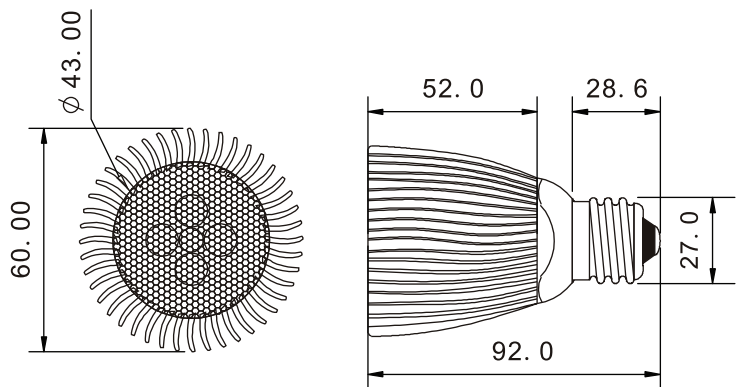

### Ordering Informations

Model No.	Color	Size	Light Source	Luminous Intensity
E27-5MWW5W	Warm White (3,000-3,500K)	60.0 x 92.0mm	5x1W	450-500lm
E27-5MWE5W	Cool White (6,000-6,500K)	60.0 x 92.0mm	5x1W	480-550lm

### Specifications

Parameter	Rating value	Unit
Size	60.0 x 92.0	mm
Power Consumption	5	W
Input Voltage	AC 85-260V, 50/60Hz	V
Light Source	5x1W power LED	
Operating Temperature	-40 to +70°C	°C
Beam Angle (Adjustable tilt)	60°	deg
Weight	140	g
CRI	85	
Body / Finish Color	Aluminum	
Life Time	50,000	hours