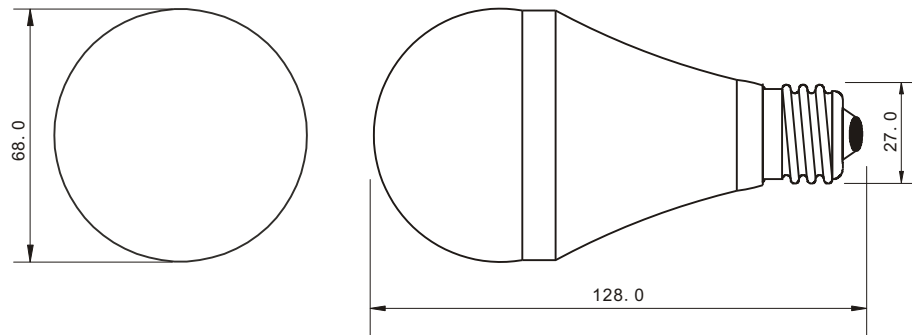

E27-7CH Series

Ordering Informations

Model no.	Color	Size	Light Source	Luminous Intensity
E27-7CHWW7W	Warm White (3,000-3,500K)	ø68x128mm	7W	650-700Lm
E27-7CHNW7W	Natural white (4,000-4,500K)	ø68x128mm	7W	700-750Lm
E27-7CHWE7W	Cool White (6,000-6,500K)	ø68x128mm	7W	700-750Lm

Outline Drawing

Features

- Aluminum casing with special extrusions design
- Energy saving
- Eco-friendly product
- Long life time (up to 50,000hours)
- High luminance
- Low power consumption
- RoHS compliant
- Low surface heat against hand touch
- No UV or IR damage light sensitive items

* The dimensional outline drawings are common in (E27-7CHWW7W & (E27-7CHNW7W & (E27-7CHWE7W) Unit: mm

Specifications

Parameter	Rating value
Light source	SMD 7W
Input Voltage	AC90-260V 50/60Hz
Installation Diameter	N/A
Operating Temperature	-40 to +70°C
Beam Angle	150°
Weight	150g
CRI	70-80

Warning:

- Do not look permanently to the light sources.
- Specified performance measured in AC90-260V 50/60Hz