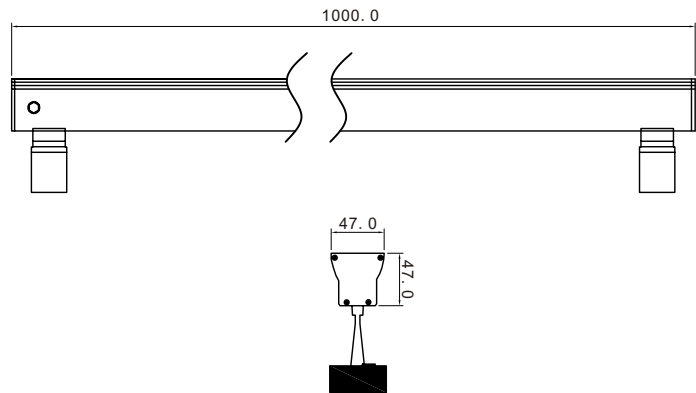

WG-15 Series

Ordering Informations

Model no.	Color	Size	Light Source	Luminous Intensity
WG-15WW1	Warm White (3,000-3,500K)	47x47x1000mm	15x1W	1,400-1,500lm
WG-15NW1	Natural White (4,000-4,500K)	47x47x1000mm	15x1W	1,500-1,600lm
WG-15WE1	Cool White (6,000-6,500K)	47x47x1000mm	15x1W	1,500-1,600lm

Outline Drawing

WG-15 Series

Features

- Aluminum casing with special extrusions design
- Energy saving
- Eco-friendly product
- Long life time
- High luminance
- Low power consumption
- RoHS compliant
- Low surface heat against hand touch
- No UV or IR damage light sensitive items
- Highly efficient heat release mechanism

* The dimensional outline drawings are common in (WG-15WE1 & WG-15NW1 & WG-15WW1)

Unit: mm

Specifications

Parameter	Rating value
Power Consumption	15W
Input Voltage	AC 90-220V, 50/60Hz
Light Source	15x1W power LED
Operating Temperature	- 40 to +70°C
Beam Angle	45°
Weight	2.5kg
CRI	85
IP level	IP65
Body / Finish Color	Die-cast Aluminium casing

Warning:

- * Do not look permanently to the light sources.
- * Specified performance measured in AC 90-220V, 50/60Hz